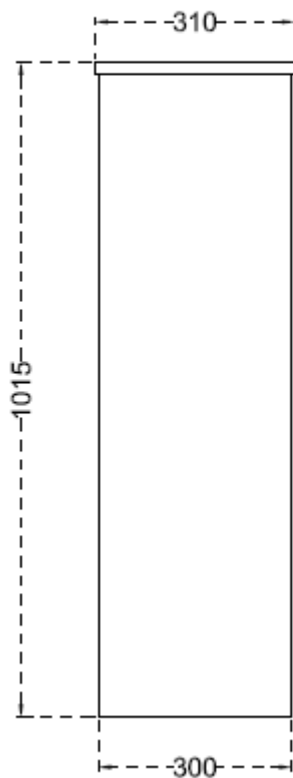

FL96
FLAT – SEMICOLONNA FLAT DX - SX
SEMPIPEDESTAL FLAT

FINITURE MATRIX: Wengè - Bianco - Grigio fumo;
FINISHING MATRIX: Wengè – White – Smoke Grey

INFORMAZIONI TECNICHE - TECHNICAL INFORMATION

ANTA REVERSIBILE / REVERSIBLE DOOR

VISTA FRONTALE /
FRONT VIEW

VISTA LATERALE /
LATERAL VIEW

VISTA INTERNA /
INTERIOR VIEW