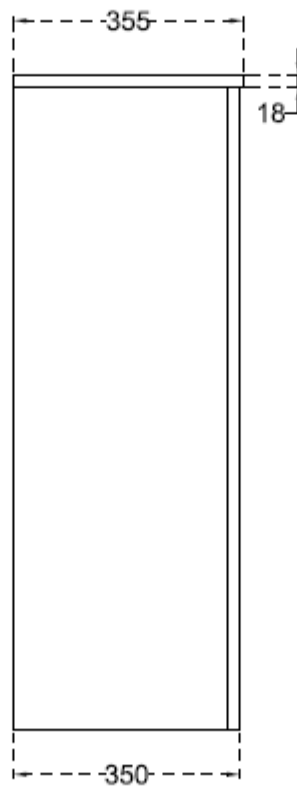

FL96
FLAT – SEMICOLONNA FLAT DX - SX
SEMPIPEDESTAL FLAT

FINITURE MATRIX: Wengè - Bianco - Grigio fumo;
FINISHING MATRIX: Wengè – White – Smoke Grey

INFORMAZIONI TECNICHE - TECHNICAL INFORMATION

ANTA REVERSIBILE / REVERSIBLE DOOR

VISTA FRONTALE /
FRONT VIEW

VISTA LATERALE /
LATERAL VIEW

VISTA INTERNA /
INTERIOR VIEW