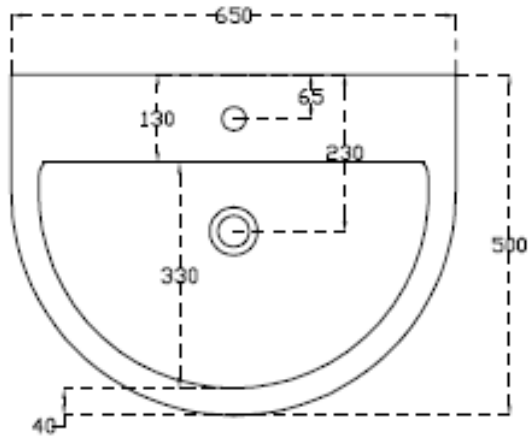

FO15
FOCUS – LAVABO CM 65
WASHBASIN CM 65

INFORMAZIONI TECNICHE - TECHNICAL INFORMATION

LAVABO (FO15) + COLONNA (M16)
 WASHBASIN (FO15) + PEDESTAL (M16)

LAVABO (FO15) + SEMICOLONNA (M22)
 WASHBASIN (FO15) + SEMIPEDESTAL (M22)