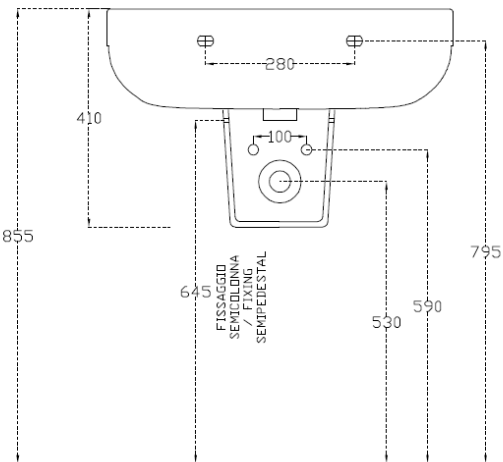

FO15
FOCUS – LAVABO CM 65
WASHBASIN CM 65

INFORMAZIONI TECNICHE - TECHNICAL INFORMATION

LAVABO (FO15) + COLONNA (M16)
 WASHBASIN (FO15) + PEDESTAL (M16)

LAVABO (FO15) + SEMICOLONNA (M22)
 WASHBASIN (FO15) + SEMIPEDESTAL (M22)