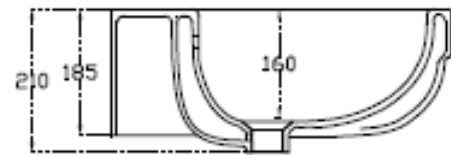

FO15
FOCUS – LAVABO CM 65
WASHBASIN CM 65

INFORMAZIONI TECNICHE - TECHNICAL INFORMATION

LAVABO (FO15) + COLONNA (M16)
 WASHBASIN (FO15) + PEDESTAL (M16)

LAVABO (FO15) + SEMICOLONNA (M22)
 WASHBASIN (FO15) + SEMIPEDESTAL (M22)