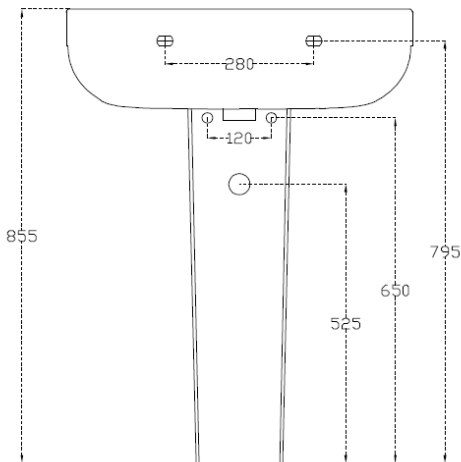

FO15
FOCUS – LAVABO CM 65
WASHBASIN CM 65

INFORMAZIONI TECNICHE - TECHNICAL INFORMATION

LAVABO (FO15) + COLONNA (M16)
 WASHBASIN (FO15) + PEDESTAL (M16)

LAVABO (FO15) + SEMICOLONNA (M22)
 WASHBASIN (FO15) + SEMIPEDESTAL (M22)